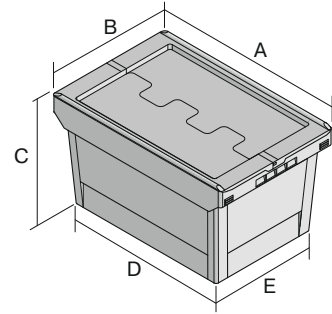

Multi-purpose containers MB, with locking system

MBD86421 BS1 | Data sheet

Pos. Dimensions, tolerances as specified in DIN 16901

A	Outside length top	800 mm
B	Outside width top	600 mm
C	Height	453 mm
D	Base length outside	690 mm
E	Base width outside	508 mm

Product features	*Load capacity as specified in EN 13117
Proper weight	8.55 kg
*Stacking load	300 kg
*Load capacity	50 kg
Volume	158 Litres
ESD	No
Food safety	-
Material	PP
Stock item	-
Pcs/pack	1
Colour	dove blue
Ref. no.	6-20291

Other colours / special colours on request

Dimensions, tolerances as specified in DIN 16901	
Outside length top	800 mm
Outside width top	600 mm
Height	453 mm

Information & Service
www.bitocom

BITO
 STORAGE
 SYSTEMS

Multi-purpose containers MB, with locking system

MBD86421 BS1 | Accessories

Label covers
for multi-purpose containers MB
W 60 x H 80.4 mm
6-15244

Transport dolly
for multi-purpose containers sized
800 x 400 mm and 800 x 600 mm
L 720 x W 540 mm
6-19439